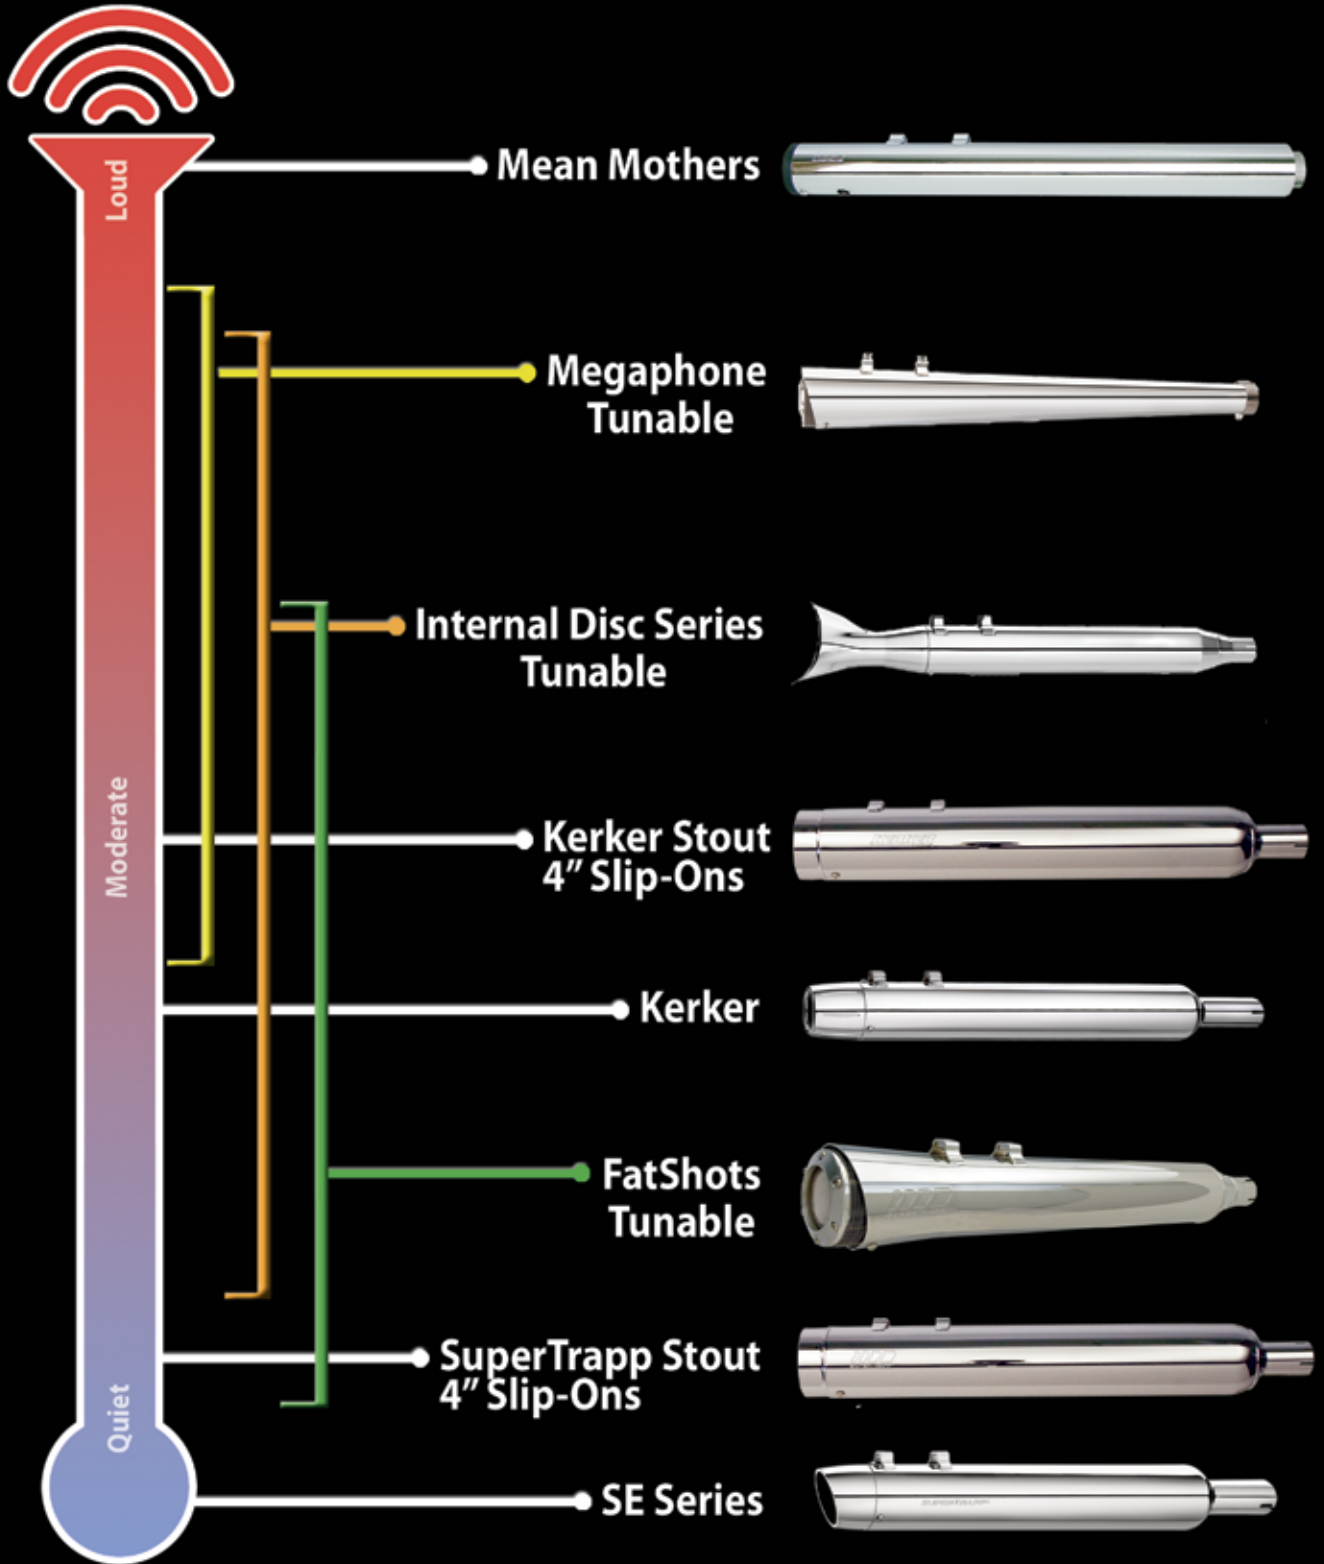

The Others Just Don't Stack Up!

SuperTrapp Slip-Ons for Baggers

Go from mild to wild with one exhaust. Our tunable exhausts put you in control. One exhaust. Stackable discs. Multiple sound and performance options. No other exhaust offers tunable versatility and 17 end cap options. Our Legendary, non-tunable SE and Kerker Slip-Ons are shootout champions while Mean Mothers provide a drag pipe sound at a Slip-On price. Something for everyone! **Celebrating 40 years** of doing it better than the rest. Stick with the original. You deserve the best!

Visit SuperTrapp.com to find the decibel level and disc configuration that suits your riding needs.

Made in the U.S.A.

TOURING SLIP - ONS:

Mean Mothers Slip-Ons (Non-Tunable)

FLH / FLT '09 - '11 138-72582 MSRP \$499.00

Megaphone Slip-Ons (Tunable)

FLH / FLT '95 - '11 Straight Cut 728-78053 MSRP \$619.00

FLH / FLT '95 - '11 Slash Cut 728-78054 MSRP \$619.00

Internal Disc Slip-Ons w/ Turndown End Caps

FLH / FLT '95 - '11 628-78053 MSRP \$689.00